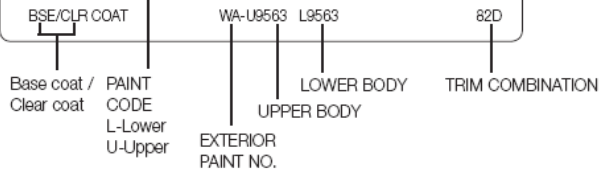

# GENERAL MOTORS Buick / Cadillac / Chevrolet / GMC / Hummer / Pontiac / Saturn

Service parts identification	10108227	DO NOT REMOVE
1G8ZJ5475MZ166634		ZZDG9
AB5 AR9 A31 C68 DC8 J41 LL6 MP3 MV77 PH6 65V UM7		
15P 46L 46U GAB 7A6 BAB 82D 9AB		