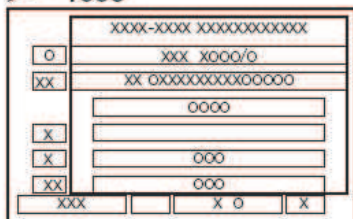

C-Max, Streetka,
Fusion, Flesta

➤ 1996