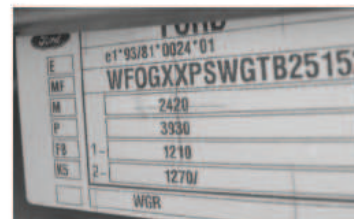

# FORD EUROPE

Cougar, Flesta, Focus,  
Courier, Puma, KA

Maverick

Ranger

Mondeo, Galaxy,  
Windstar, New  
Transit, Tourneo

C-Max, Streetka,  
Fusion, Flesta

➤ 1996

1996 ➤

# GENERAL MOTORS Buick / Cadillac / Chevrolet / GMC / Hummer / Pontiac / Saturn

Service parts identification	10108227	DO NOT REMOVE
1G8ZJ5475MZ166634		ZZDG9
AB5 AR9 A31 C68 DC8 J41 LL6 MP3 MV77 PH6 65V UM7		
15P 46L 46U GAB 7A6 BAB 82D 9AB		